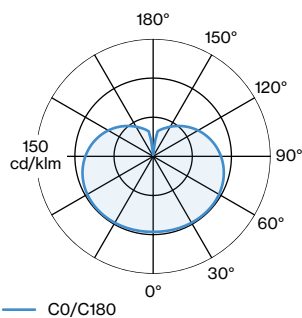

WEVER & DUCRÉ
LIGHTING

DRO 3.0

1723E0WB0

Project
Type
Notes
Quantity
Date

GENERAL

Ceiling
Surface
Jet Black + White Opal Glass
IP20
Interior
765 lm

LED

Lamp A60
E27
Socket E27
max. 12 W

PHYSICAL

Diameter 290 mm
Height 310 mm
2.7 kg

ELECTRICAL

220 - 240 V
Total connected power 9.3 W
PC1

LIGHT DISTRIBUTION

[1723E0WB0] The technical data represent rated values for an ambient temperature of 25°C. The data values for the luminous flux are initially subject to a tolerance of +/- 10%, those for the electrical connected load are initially subject to a tolerance of +/- 10%, and those for the colour temperature are initially subject to a tolerance of +/- 150 K. No liability is assumed for typographical or printing errors. The general terms and conditions of Wever & Ducré BVBA apply.
© Wever & Ducré BVBA · Spinnerijstraat 99/21 · 8500 Kortrijk · Belgium · www.weverducre.com

WEVER & DUCRÉ
LIGHTING

DRO 3.0

1723E0WB0

DECO LAMPS

A60 LED Lamp

TYPE	Ø · H (MM)	ORDERCODE
2200K E27	ø60 · 110	9 0 0 3 E 1 0 9
2700K E27	ø60 · 110	9 0 0 3 E 1 3 8
2700K E27	ø60 · 110	9 0 0 3 E 1 5 2