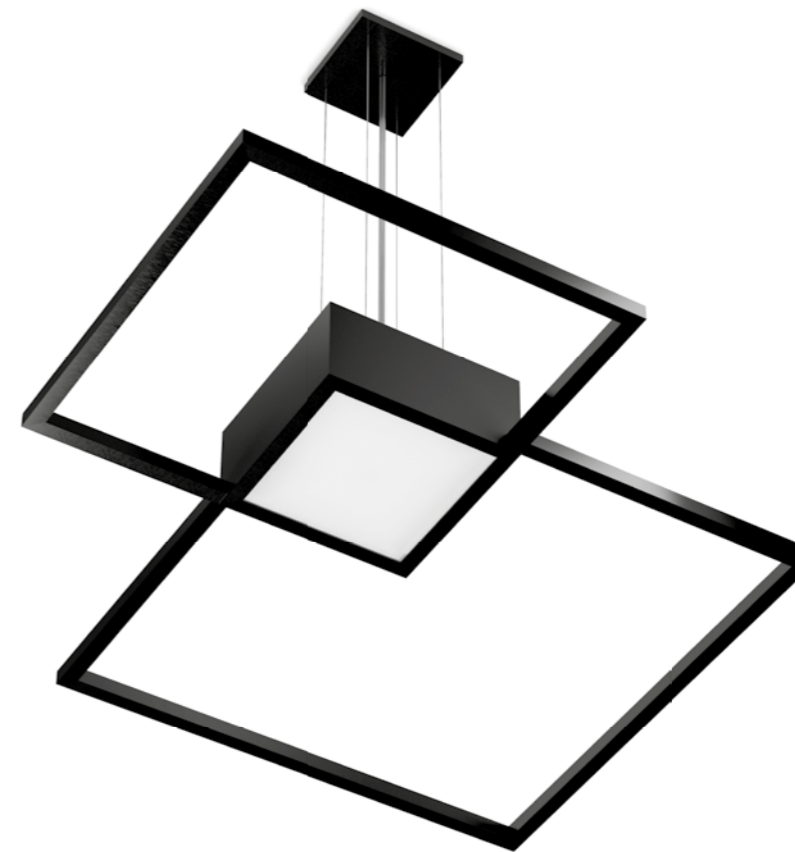

PRIVATE RESIDENCE BRUGGE | BELGIUM

VENN
CEILING SUSPENDED

3.0

LED 47W | 220-240VAC | 50-60Hz
PCB 3-step | phase-cut dim
aluminium powder coated
opal PMMA cover

2.90kg | IP20 | 0.3-1 | P

3000K | >80 CRI | direct 400lm,
indirect 2500lm

CODE
149384W4
149384B4