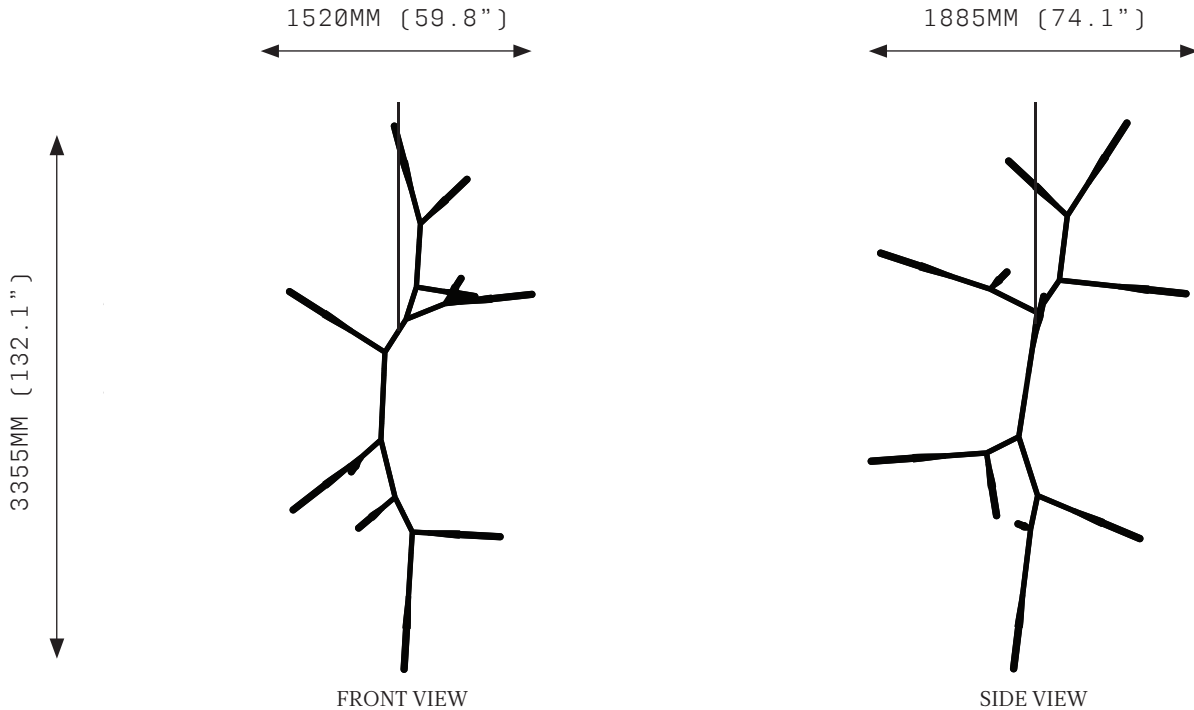

PHASMIDA 11V

SPECIFICATIONS

Ordering Code:
PHAS.11.V

Lamp:
T.T.110* G9 110V LED 4.5W 3000K
T.T.240* G9 240V LED 4W 2700K
BAN.110† E26 110V LED 4W 2200K
BAN.240† E27 240V LED 4W 2200K
*Frosted Test Tube lamp cover
†Banana Globe

Lumens:
2750 - 4400 LM

Voltage:
110 / 240 V

Watts:
44 - 50 W

Weight:
Approx. 13 kg*
*Exclusive of canopy

Exclusions:
User Interface, Dimmer Unit

PRODUCT OPTIONS

Finishes:
AB Aged Brass
HRB Hand Rubbed Brass
DB Dark Bronze
MP Mottled Patina
VER Verdigris
PB Polished Brass
CP Copper
SN Satin Nickel
24K 24K Gold

Suspension: *
ROD Vertical Rod
*Contact us for alternatives

Canopy: *
RFS Round Flush Small
RFM Round Flush Medium
RFL Round Flush Large
RSM Round Surface Medium
RSL Round Surface Large
*Refer to Canopy Specification Guide

WARRANTY

3 Years Fixture

Phasmida is a solid fixture that will require very little maintenance over the years.

If your Phasmida is treated with care, it will shine brightly for many years to come.

Contact us for custom variations.

Installation should only be undertaken by a qualified professional