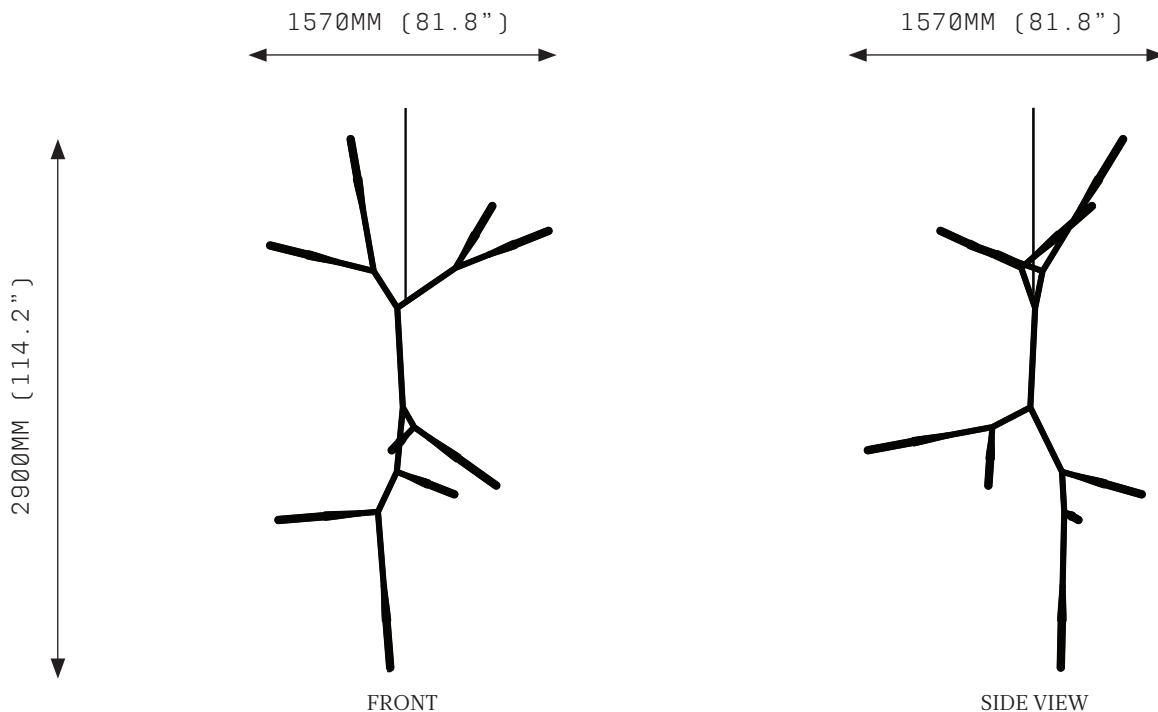

## SPECIFICATIONS

Ordering Code:  
PHAS.9.V

Lamp:  
T.T.110\* G9 110V LED 4.5W 3000K  
T.T.240\* G9 240V LED 4W 2700K  
BAN.110† E26 110V LED 4W 2200K  
BAN.240† E27 240V LED 4W 2200K  
\*Frosted Test Tube lamp cover  
†Banana Globe

Lumens:  
2250 - 3600 LM

Voltage:  
110 / 240 V

Watts:  
36 - 41 W

Weight:  
Approx. 11 kg\*  
\*Exclusive of canopy

Exclusions:  
User Interface, Dimmer Unit

Canopy: \*  
RFS Round Flush Small  
RFM Round Flush Medium  
RFL Round Flush Large  
RSM Round Surface Medium  
RSL Round Surface Large  
\*Refer to Canopy Specification Guide