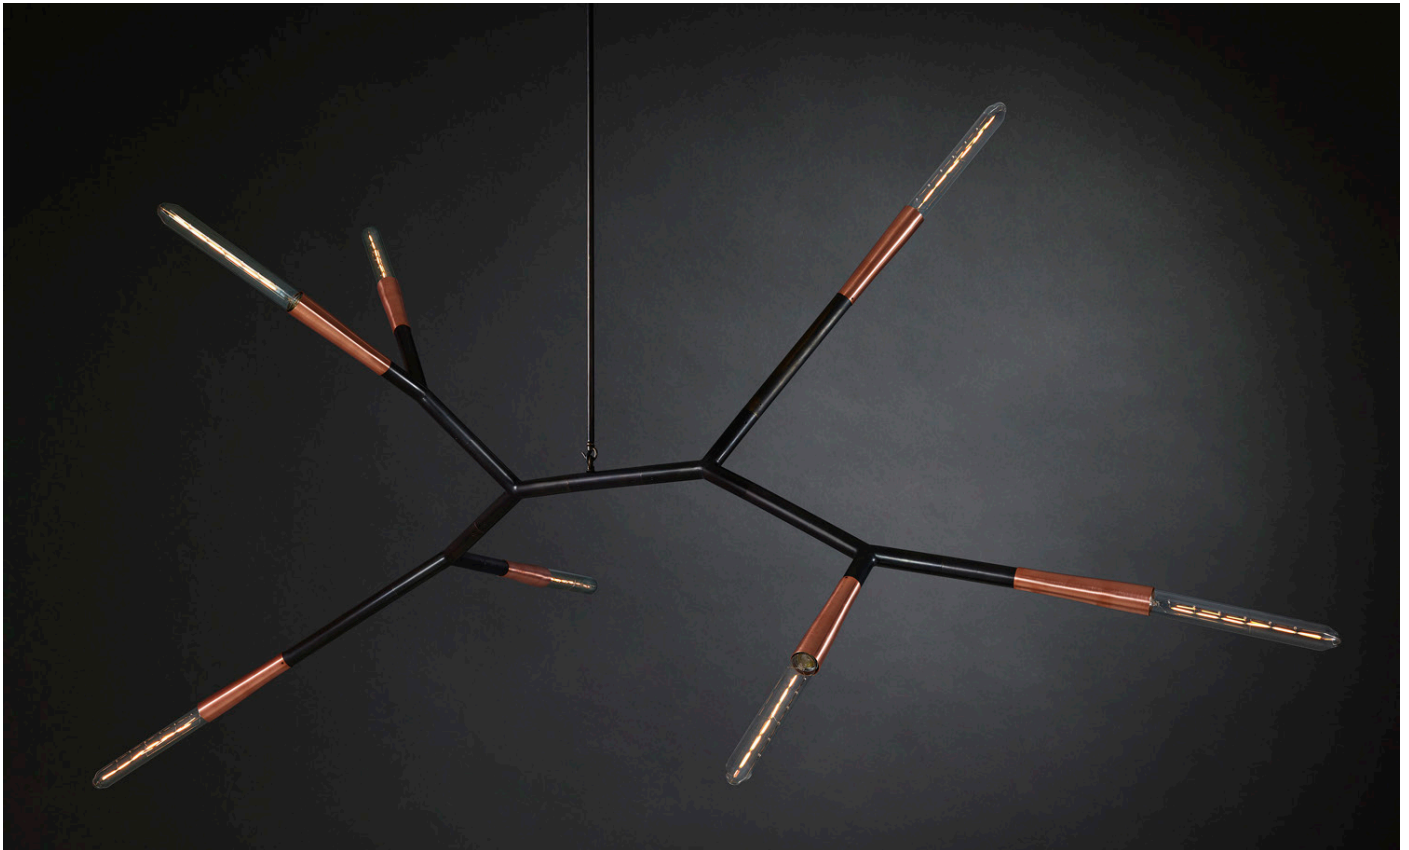

# PHASMIDA 9V

PHASMIDA comes from the Greek φάσμα “phasma”, meaning phantom or apparition and describes the momentary visibility of the unseen. Phasmida or Phasmatodea are an order of insects, commonly known as stick insects or walking sticks.

PHASMIDA draws inspiration from both phasma and Phasmatodea, linking the supernatural vision of the former with the arboreal form of the later in a highly versatile branching pendant.

## SPECIFICATIONS

Ordering Code:  
PHAS.9.V

Lamp:  
T.T.110\* G9 110V LED 4.5W 3000K  
T.T.240\* G9 240V LED 4W 2700K  
BAN.110† E26 110V LED 4W 2200K  
BAN.240† E27 240V LED 4W 2200K  
\*Frosted Test Tube lamp cover  
†Banana Globe

## PRODUCT OPTIONS

Finishes:  
AB Aged Brass  
HRB Hand Rubbed Brass  
DB Dark Bronze  
MP Mottled Patina  
VER Verdigris  
PB Polished Brass  
CP Copper  
SN Satin Nickel  
24K 24K Gold

Suspension: \*  
ROD Vertical Rod  
\*Contact us for alternatives