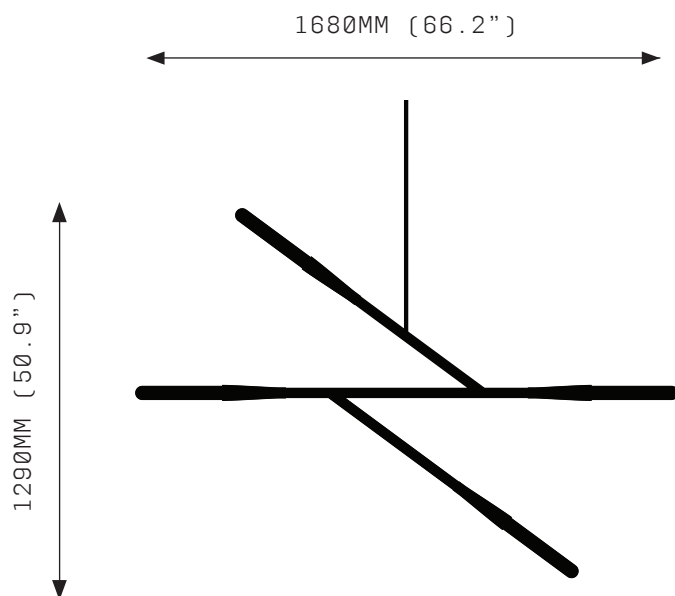

In SIMPLE Z four glass tubes cap the ends of a transversal structure.

SIMPLE Z

FRONT VIEW

SIDE VIEW

SPECIFICATIONS

Ordering Code:
S.Z.P

Lamp:
T.T.110* G9 110V LED 4.5W 3000K
T.T.240* G9 240V LED 4W 2700K
BAN.110† E26 110V LED 4W 2200K
BAN.240† E27 240V LED 4W 2200K
*Frosted Test Tube lamp cover
†Banana Globe

Lumens:
1000 - 1600 LM

Voltage:
110 / 240 V

Watts:
16 - 18 W

Weight:
Approx. 4.5 kg*
*Exclusive of canopy

Exclusions:
User interface, Dimmer unit

PRODUCT OPTIONS

Finishes:
AB Aged Brass
HRB Hand Rubbed Brass
DB Dark Bronze
MP Mottled Patina
PB Polished Brass
CR Chrome
SN Satin Nickel
24K 24K Gold

Suspension:
Rod Vertical Rod

Canopy:*
RFS Round Flush Small
RFM Round Flush Medium
RSM Round Surface Medium
*Refer to Canopy Specification Guide

WARRANTY

3 Years Fixture

Simple Positive Pendant is a solid fixture that will require very little maintenance over the years.