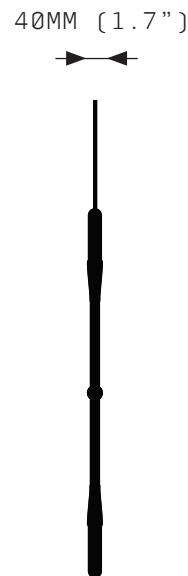

SIMPLE Z

SIMPLE SERIES illustrates that often, less is enough.

Emphasising the beauty and grace within the slightest of gestures, SIMPLE SERIES transforms minimal points and lines into glowing structures.

In SIMPLE Z four glass tubes cap the ends of a transversal structure.

SIMPLE Z

FRONT VIEW

SIDE VIEW

SPECIFICATIONS

Ordering Code:
S.Z.P

Lamp:
T.T.110* G9 110V LED 4.5W 3000K
T.T.240* G9 240V LED 4W 2700K
BAN.110† E26 110V LED 4W 2200K
BAN.240† E27 240V LED 4W 2200K
*Frosted Test Tube lamp cover
†Banana Globe

Lumens:
1000 - 1600 LM

Voltage:
110 / 240 V

Watts:
16 - 18 W

Weight:
Approx. 4.5 kg*
*Exclusive of canopy

Exclusions:
User interface, Dimmer unit

PRODUCT OPTIONS

Finishes:
AB Aged Brass
HRB Hand Rubbed Brass
DB Dark Bronze
MP Mottled Patina
PB Polished Brass
CR Chrome
SN Satin Nickel
24K 24K Gold

Suspension:
Rod Vertical Rod

Canopy:*
RFS Round Flush Small
RFM Round Flush Medium
RSM Round Surface Medium
*Refer to Canopy Specification Guide

WARRANTY

3 Years Fixture

Simple Positive Pendant is a solid fixture that will require very little maintenance over the years.