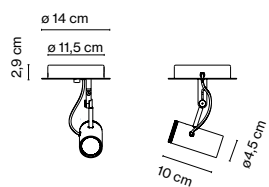

Polo

Joan Gaspar

marset

Polo Spot

Ceiling accessory

Polo Spot

LED 7W 350mA 3000K
 Luminaire 436lm
 Light Source 520lm
 (included)

Black electrical cord

**Body and diffuser in lacquered aluminium.
 Reflector with 36 degree aperture.**

○ White (RAL 9001)

- [Download](#) Assembly Instructions
- [Download](#) Photometric Data
- [Download](#) 2D
- [Download](#) 3D
- [Download](#) Energy label