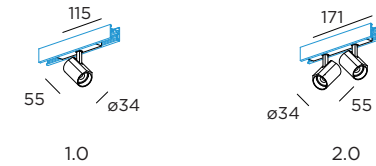

CENO on track

INSTALLATION INSTRUCTIONS | AUGUST 2020

DIMENSIONS

MOUNTING INSTRUCTION

- 1 Push the fixture into the track at the preferred location.

WARNING

Note: the fixture is not allowed to slide in the track. If you want to change location of the fixture in the track, please pull the fixture out of the track and install it on the correct position.