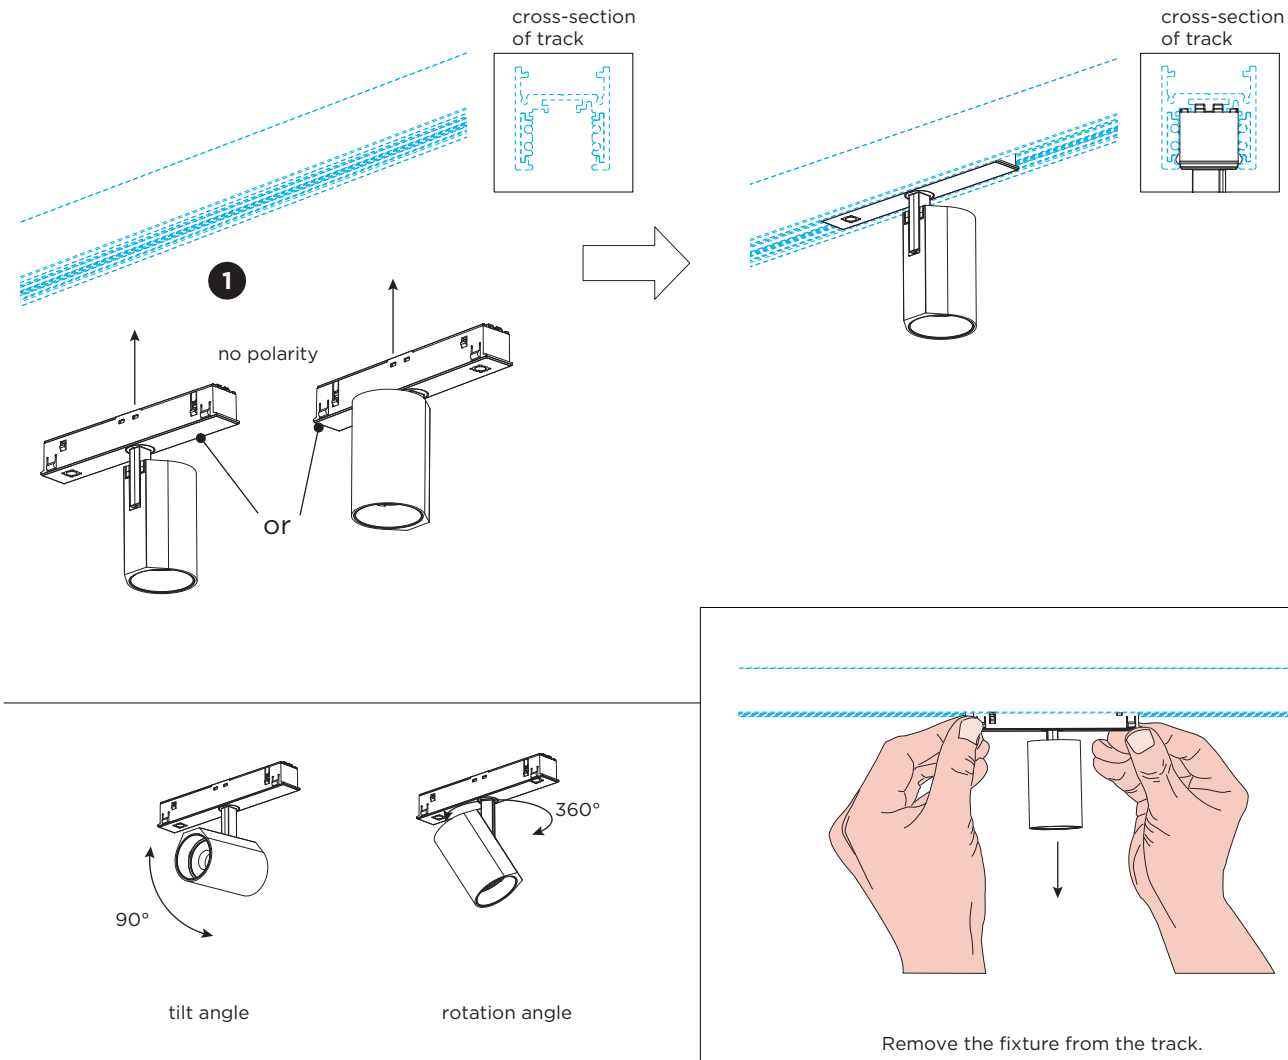

CENO on track

INSTALLATION INSTRUCTIONS | AUGUST 2020

DIMENSIONS

MOUNTING INSTRUCTION

- 1 Push the fixture into the track at the preferred location.

WARNING

Note: the fixture is not allowed to slide in the track. If you want to change location of the fixture in the track, please pull the fixture out of the track and install it on the correct position.