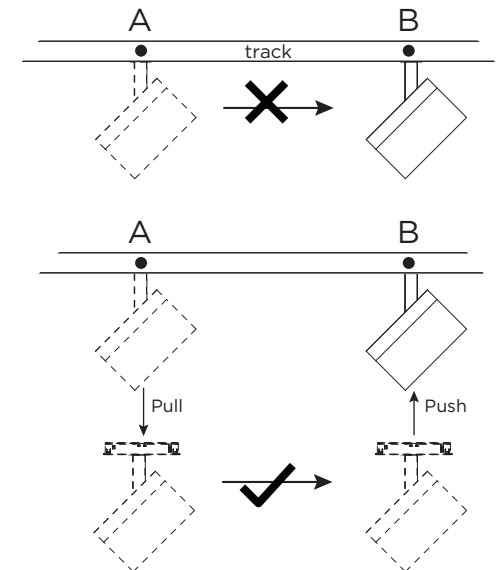

CENO on track

INSTALLATION INSTRUCTIONS | AUGUST 2020

DIMENSIONS

MOUNTING INSTRUCTION

- 1 Push the fixture into the track at the preferred location.

WARNING

Note: the fixture is not allowed to slide in the track. If you want to change location of the fixture in the track, please pull the fixture out of the track and install it on the correct position.

PB19-010-678-00_V0