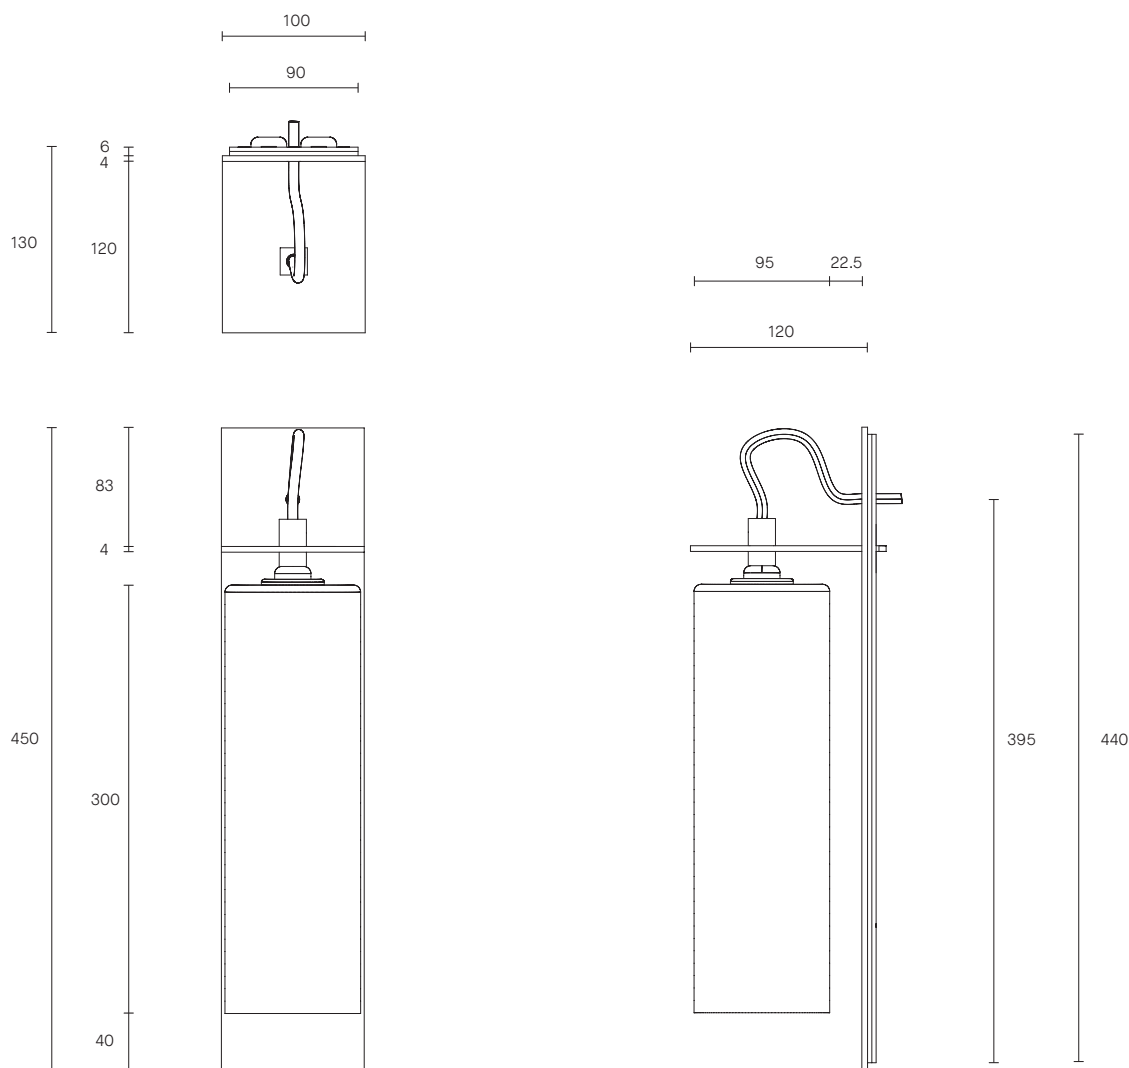

ECLIPSE COLLECTION
SHORT WALL SCONCE

SPECIFICATION SHEET
AUSTRALIA / INTERNATIONAL

ECLIPSE COLLECTION

SHORT WALL SCONCE

SPECIFICATION SHEET

AUSTRALIA / INTERNATIONAL

EC_SWS_S_AU_20V3

ABOUT ECLIPSE

LEAD TIME

6 - 8 weeks

LIGHT SOURCE

240V E14 Fancy Round 4W LED

2700K warm white

400 lumens

Dimmable

Globe included