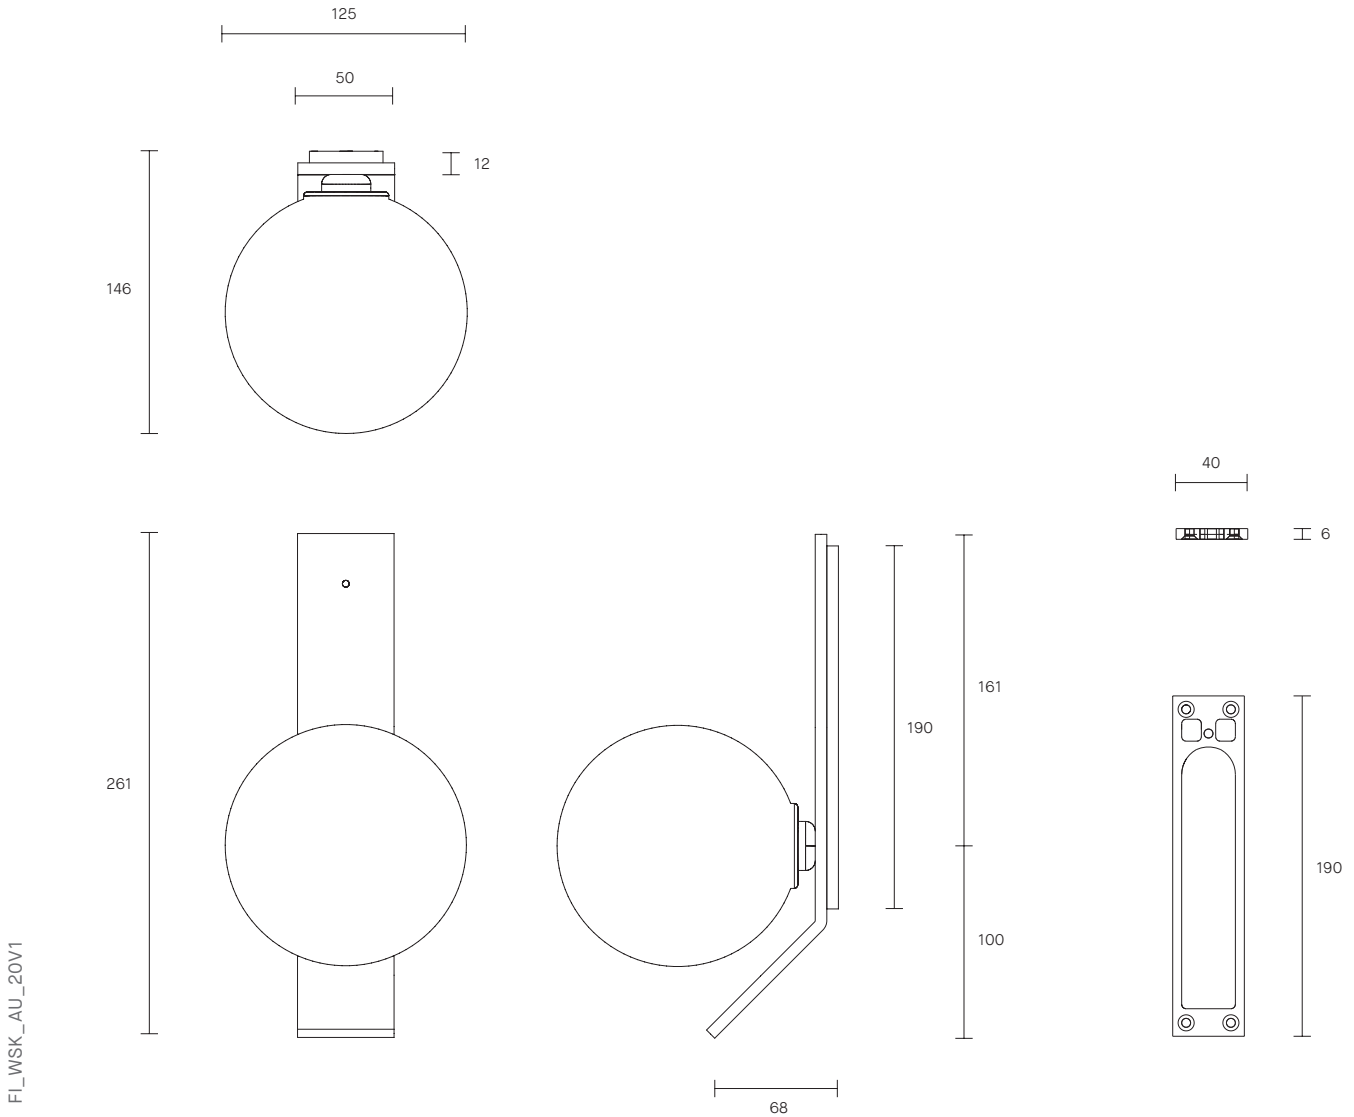

FIZI BALL COLLECTION

WALL SCONCE WITH KICK

SPECIFICATION SHEET

AUSTRALIA / INTERNATIONAL

FI_WSK_AU_20V1

ABOUT FIZI

Effervescent yet luxuriously artisanal, Fizi is a celebration of 'the art of light'. The Fizi ball seems to burst with tiny bubbles glinting below the surface.

When lit, Fizi throws superb patterns and movement onto the surrounding walls, reflecting the unique material identity of mouthblown glass.

Fizi balls are removable for easy cleaning.

Fizi available in wall sconce, table lamp and pendant. Custom multi drops upon request.

LEAD TIME

6 - 8 weeks

LIGHT SOURCE

12V G4 2W LED bipin
2700k warm white
200 lumens
Dimmable
Globe included

INSTALLATION

Supplied with external driver

WEIGHT

2kg

CERTIFICATION

CE/AU

WARRANTY

3 years

FITTING DESIGN

Kick (shown)
Flat
Round

FITTING FINISH

Brass
Mid Bronze (shown)
Satin Nickel
Articolo Black
Matte White