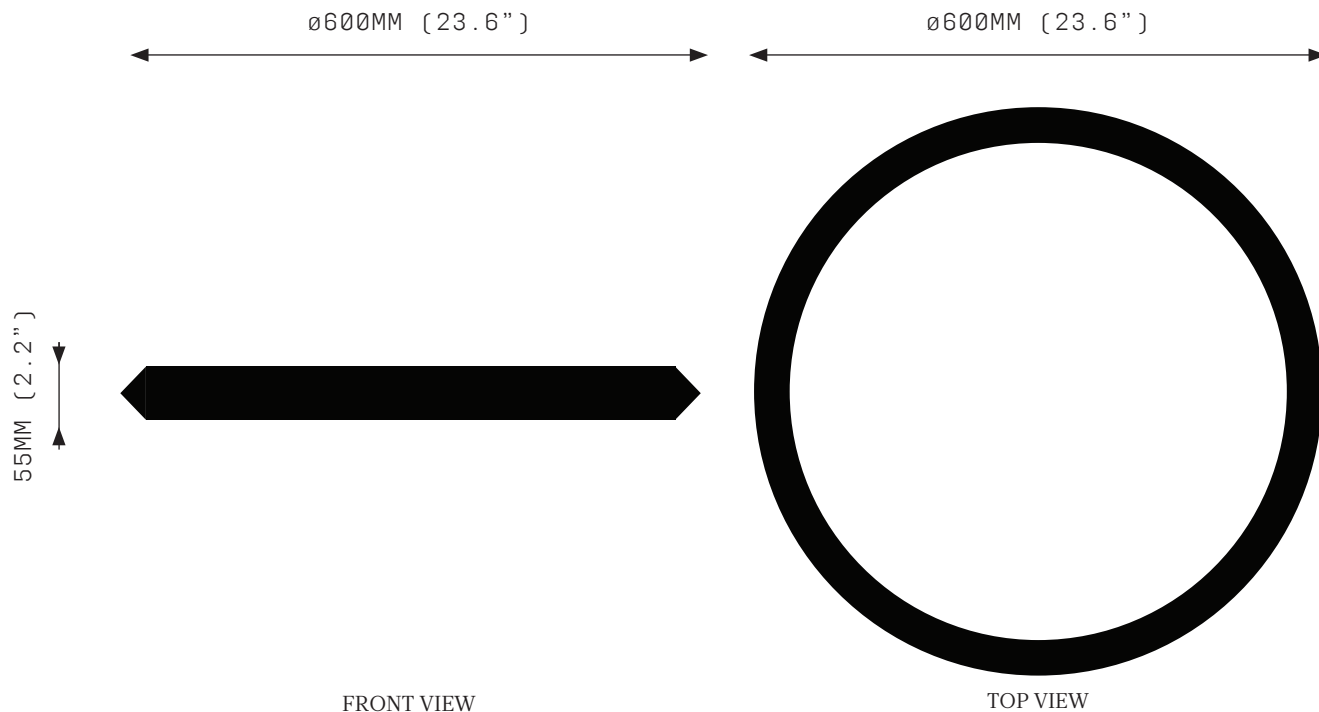

ORACLE SINGLE 600

SPECIFICATIONS

Ordering Code:
OR.1.600

Lamp:
24V LED WW 2700K

Lumens:
2781 LM

Voltage:
24V DC

Watts:
36W

Weight:
Approx. 4.5 kg*
*Exclusive of canopy

Inclusions:
Power Supply Unit x 60W

Exclusions:
User Interface, Dimmer Unit

PRODUCT OPTIONS

Finishes:
AB Aged Brass
BB Brushed Brass
HRB Hand Rubbed Brass
DB Dark Bronze
MP Mottled Patina

Suspension:
A-CAB Angled Cable
V-CAB Vertical Cable

Canopy: *
RFM Round Flush Medium
RFL Round Flush Large
RSM Round Surface Medium
RSL Round Surface Large

*Also available with Magical Suspension
*Refer to Canopy Specification Guide

WARRANTY

3 Years Fixture
3 Years Power Supply Unit
3 Years LED

Oracle is a solid fixture that will require very little maintenance over the years.

If your Oracle is treated with care, it will shine brightly for many years to come.

Contact us for custom variations.

Installation should only be undertaken by a qualified professional