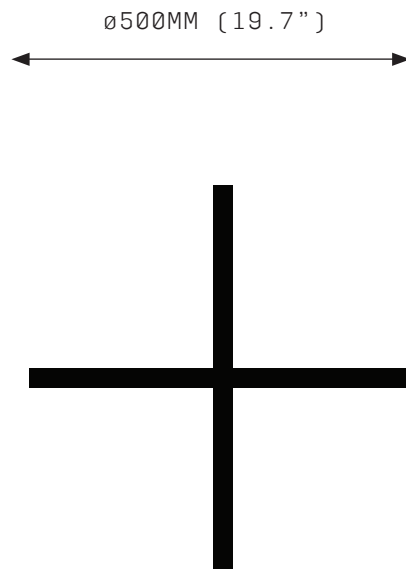

QUADRIX

Geometry, a core language of the ASTERIX series, is expressed as timeless objects of light.

Reworking the concept of the traditional lantern to displace the light source from the interior to the external frame, QUADRIX is inspired by the four cardinal points.

QUADRIX

FRONT VIEW

TOP VIEW

SPECIFICATIONS

Ordering Code:
QUAD

Lamp:
24V LED WW 2700K

Lumens:
4712 LM

Voltage:
24V DC