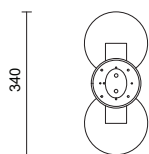

TUBI COLLECTION

SINGLE PENDANT

SPECIFICATION SHEET

AUSTRALIA / INTERNATIONAL

TU_P_S_AU_21V1

ABOUT TUBI

Tubi has emerged with a captivating sense of contemporary nostalgia reflective of the most impactful global design movements from mid-century onwards.

The collection's gilded materiality nods to the luxe glamour of Studio 54 which reverberates in memories and imaginations to this day, bringing the same alluring edge of iconic design to any space.

Tubi's mouth-blown glass and precious metal alchemy balances a spirited visual narrative with exquisite material aptitude to arrive at a collection that is as timeless as it is elegant.

LEAD TIME

6 - 8 weeks

LIGHT SOURCE

2 x 2.4W LED Board 200mA CC
2700k warm white
500 total lumen output
Dimmable

INSTALLATION

Supplied with external driver

ROD LENGTH

Rod lengths range between
600mm - 1300mm,
in increments of 100mm.

WEIGHT

7kg

CERTIFICATION

CE/AU

WARRANTY

3 years

FITTING FINISHES

Brass
Mid Bronze
Satin Nickel
Black Electroplate

SHADE COLOURS

Clear
Snow
Smoke
Grey