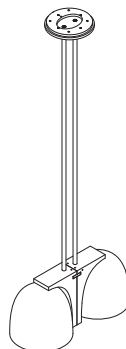

TUBI COLLECTION

SINGLE PENDANT

SPECIFICATION SHEET

AUSTRALIA / INTERNATIONAL

TU_P_S_AU_21V1

ABOUT TUBI

Tubi has emerged with a captivating sense of contemporary nostalgia reflective of the most impactful global design movements from mid-century onwards.

The collection's gilded materiality nods to the luxe glamour of Studio 54 which reverberates in memories and imaginations to this day, bringing the same alluring edge of iconic design to any space.

Tubi's mouth-blown glass and precious metal alchemy balances a spirited visual narrative with exquisite material aptitude to arrive at a collection that is as timeless as it is elegant.

LEAD TIME

6 - 8 weeks

LIGHT SOURCE

2 x 2.4W LED Board 200mA CC
2700k warm white
500 total lumen output
Dimmable

INSTALLATION

Supplied with external driver

ROD LENGTH

Rod lengths range between
600mm - 1300mm,
in increments of 100mm.

WEIGHT

7kg

CERTIFICATION

CE/AU

WARRANTY

3 years

FITTING FINISHES

Brass
Mid Bronze
Satin Nickel
Black Electroplate

SHADE COLOURS

Clear
Snow
Smoke
Grey