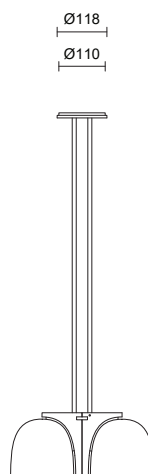

TUBI COLLECTION
SINGLE PENDANT

SPECIFICATION SHEET
AUSTRALIA / INTERNATIONAL

TUBI COLLECTION

SINGLE PENDANT

SPECIFICATION SHEET

AUSTRALIA / INTERNATIONAL

TU_P_S_AU_21V1

ABOUT TUBI

LIGHT SOURCE

2 x 2.4W LED Board 200mA CC
2700k warm white
500 total lumen output
Dimmable

INSTALLATION

Supplied with external driver

ROD LENGTH

Rod lengths range between
600mm - 1300mm,
in increments of 100mm.

WEIGHT

7kg

CERTIFICATION

CE/AU

WARRANTY

3 years

FITTING FINISHES

Brass
Mid Bronze
Satin Nickel
Black Electroplate