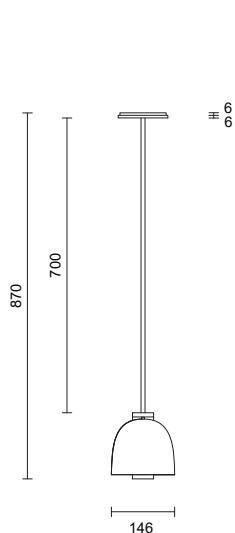

TUBI COLLECTION

SINGLE PENDANT

SPECIFICATION SHEET

AUSTRALIA / INTERNATIONAL

TU_P_S_AU_21V1

ABOUT TUBI

Tubi has emerged with a captivating sense of contemporary nostalgia reflective of the most impactful global design movements from mid-century onwards.

The collection's gilded materiality nods to the luxe glamour of Studio 54 which reverberates in memories and imaginations to this day, bringing the same alluring edge of iconic design to any space.

Tubi's mouth-blown glass and precious metal alchemy balances a spirited visual narrative with exquisite material aptitude to arrive at a collection that is as timeless as it is elegant.

LEAD TIME

6 - 8 weeks

LIGHT SOURCE

2 x 2.4W LED Board 200mA CC
2700k warm white
500 total lumen output
Dimmable

INSTALLATION

Supplied with external driver

ROD LENGTH

Rod lengths range between
600mm - 1300mm,
in increments of 100mm.

WEIGHT

7kg

CERTIFICATION

CE/AU

WARRANTY

3 years

FITTING FINISHES

Brass
Mid Bronze
Satin Nickel
Black Electroplate

SHADE COLOURS

Clear
Snow
Smoke
Grey