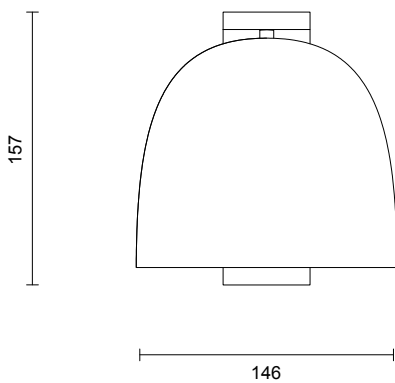

TUBI COLLECTION

WALL SCONCE

SPECIFICATION SHEET

AUSTRALIA / INTERNATIONAL

TU_WS_AU_21V1

ABOUT TUBI

Tubi has emerged with a captivating sense of contemporary nostalgia reflective of the most impactful global design movements from mid-century onwards.

The collection's gilded materiality nods to the luxe glamour of Studio 54 which reverberates in memories and imaginations to this day, bringing the same alluring edge of iconic design to any space.

Tubi's mouth-blown glass and precious metal alchemy balances a spirited visual narrative with exquisite material aptitude to arrive at a collection that is as timeless as it is elegant.

LEAD TIME

6 - 8 weeks

LIGHT SOURCE

2.4W LED Board 200mA CC
2700k warm white
250 lumens
Dimmable

INSTALLATION

Supplied with external driver

WEIGHT

3kg

CERTIFICATION

CE/AU

WARRANTY

3 years

FITTING FINISHES

Brass
Mid Bronze
Satin Nickel
Black Electroplate

SHADE COLOURS

Clear
Snow
Smoke
Grey