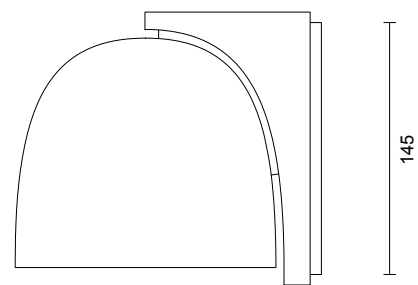

TUBI COLLECTION

WALL SCONCE

SPECIFICATION SHEET

AUSTRALIA / INTERNATIONAL

TU_WS_AU_21V1

ABOUT TUBI

Tubi has emerged with a captivating sense of contemporary nostalgia reflective of the most impactful global design movements from mid-century onwards.

The collection's gilded materiality nods to the luxe glamour of Studio 54 which reverberates in memories and imaginations to this day, bringing the same alluring edge of iconic design to any space.

Tubi's mouth-blown glass and precious metal alchemy balances a spirited visual narrative with exquisite material aptitude to arrive at a collection that is as timeless as it is elegant.

LEAD TIME

6 - 8 weeks

LIGHT SOURCE

2.4W LED Board 200mA CC
2700k warm white
250 lumens
Dimmable

INSTALLATION

Supplied with external driver

WEIGHT

3kg

CERTIFICATION

CE/AU

WARRANTY

3 years

FITTING FINISHES

Brass
Mid Bronze
Satin Nickel
Black Electroplate

SHADE COLOURS

Clear
Snow
Smoke
Grey