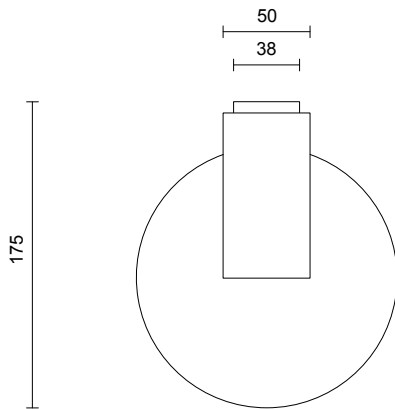

TUBI COLLECTION

WALL SCONCE

SPECIFICATION SHEET

AUSTRALIA / INTERNATIONAL

TU_WS_AU_21V1

ABOUT TUBI

Tubi has emerged with a captivating sense of contemporary nostalgia reflective of the most impactful global design movements from mid-century onwards.

The collection's gilded materiality nods to the luxe glamour of Studio 54 which reverberates in memories and imaginations to this day, bringing the same alluring edge of iconic design to any space.

Tubi's mouth-blown glass and precious metal alchemy balances a spirited visual narrative with exquisite material aptitude to arrive at a collection that is as timeless as it is elegant.

LEAD TIME

6 - 8 weeks

LIGHT SOURCE

2.4W LED Board 200mA CC
2700k warm white
250 lumens
Dimmable

INSTALLATION

Supplied with external driver

WEIGHT

3kg

CERTIFICATION

CE/AU

WARRANTY

3 years

FITTING FINISHES

Brass
Mid Bronze
Satin Nickel
Black Electroplate

SHADE COLOURS

Clear
Snow
Smoke
Grey